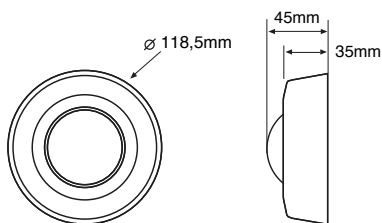

## Ceiling surface mounting Bluetooth 360° high-bay motion detector

- Indoor '3-in-1' detector, for high-bay surface mounting at high altitude with the following operating modes:
  - Motion detector
  - Presence detector
  - Twilight switch
- One switching channel with 16A relay
- ZCT (Zero Crossing Technology), 'zero-crossing' switching, which allows large loads to be controlled without damaging the relay.
- Highly sensitive PIR sensor, which detects the smallest movement within its coverage area.
- Maximum coverage of Ø16m at 10m height, in all directions (360°).
- Possibility of connecting several detectors in parallel to extend the detection area.
- It incorporates a red LED indicator that helps to test the correct detection of movement of the device.
- It incorporates a blue LED indicator to identify that the detector is Bluetooth enabled.
- Examples of use: warehouses, large entrance areas or halls, sports centres, etc.

### Technical features

REFERENCE	DM TEC B10	
Supply voltage	230 V- 50/60 Hz	
Self-consumption	< 1 W	
Installation	Ceiling surface	
Configuration	Via Android or iOS app with Bluetooth v5.1 or previous versions (v4.1, v4.2, v5.0)	
Detection field	360° and Ø16m at height of 10m and 18°C	
Relay breaking capacity	16 A	
LED lamps	400 W	
230 V incandescent and halogen lamps	3000 W	
12 V halogen lamps with electronic transformer	3000 W	
Halogen lamps with ferromagnetic transformer	2400 W	
Fluorescent lamps	1300 W (130 µF)	
Contact permitted	Yes	
Potential-free contact	No	
Contact status	NA or NC (configurable from the app)	
Output channels	1	
Timer	1 sec - 60 min.	Factory default: 1 min.
Brightness level	5 - 2000 Lux or deactivated	Factory default: deactivated
Sensitivity	5 adjustable levels	Factory default: very high
Dimensions	118.5 x 45 mm	
Operating temperature	-10 °C - +45 °C	
Protection rating	IP40, Class II	
Colour	White	

### Dimensions