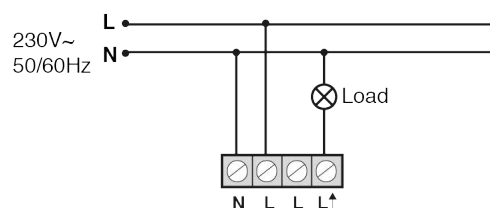

Installation diagrams

Coverage

Height	Coverage (Diameter)	Height	Coverage (Diameter)
2.5m	Ø8m	7m	Ø13m
3m	Ø9m	8m	Ø14m
4m	Ø10m	9m	Ø15m
5m	Ø11m	10m	Ø16m
6m	Ø12m